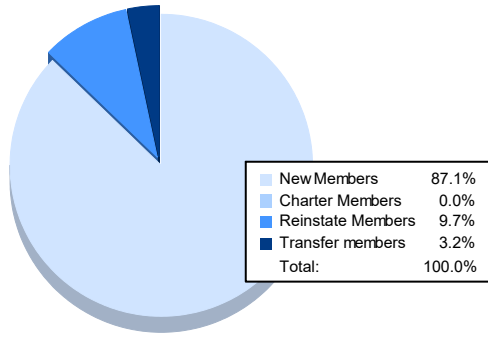

Year	New Clubs	Dropped Clubs	Gain/ Loss Clubs	New Members	Charter Members	Reinstate Members	Transfer Members	Total Member Added	Total Members Dropped	Gain/ Loss Members
2016-2017	0	0	0	70	1	5	1	77	71	6
2017-2018	0	0	0	88	0	1	1	90	64	26
2018-2019	0	0	0	60	1	2	2	65	85	-20
2019-2020	0	0	0	52	0	2	0	54	64	-10
2020-2021	0	0	0	27	0	3	1	31	77	-46
Average	0	0	0	59	0	3	1	63	72	-9

Membership Composition June 2021 Cumulative

Gender Composition June 2021 Cumulative