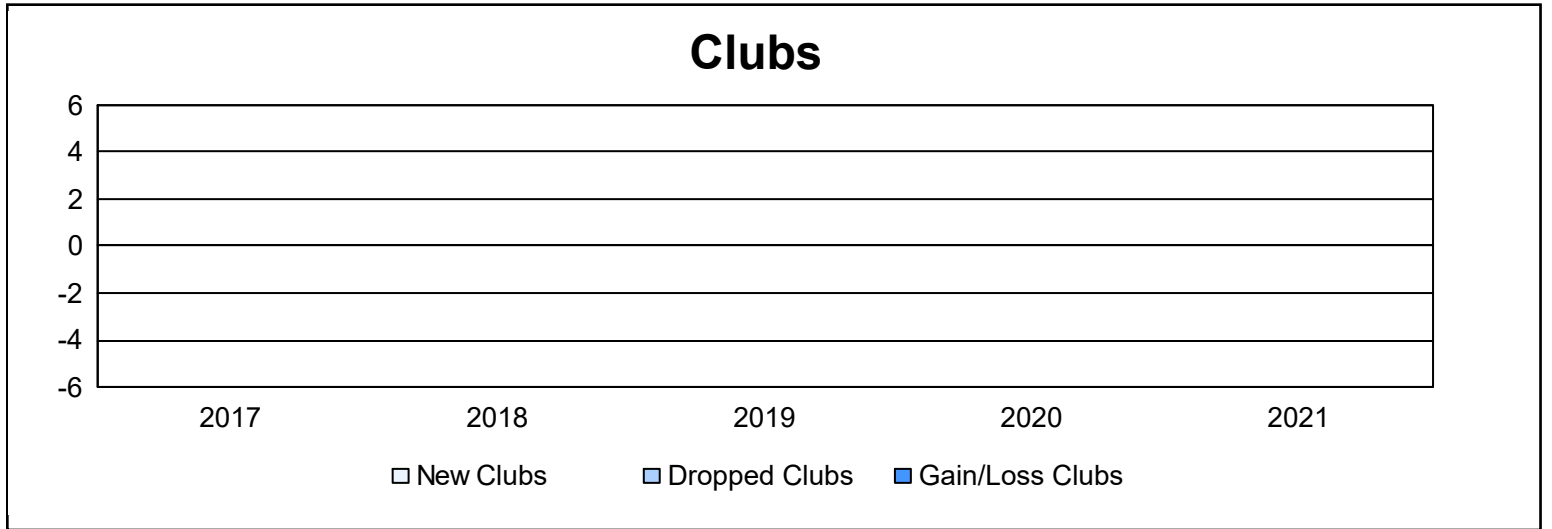

Year	New Clubs	Dropped Clubs	Gain/ Loss Clubs	New Members	Charter Members	Reinstate Members	Transfer Members	Total Member Added	Total Members Dropped	Gain/ Loss Members
2016-2017	0	0	0	70	1	5	1	77	71	6
2017-2018	0	0	0	88	0	1	1	90	64	26
2018-2019	0	0	0	60	1	2	2	65	85	-20
2019-2020	0	0	0	52	0	2	0	54	64	-10
2020-2021	0	0	0	27	0	3	1	31	77	-46
Average	0	0	0	59	0	3	1	63	72	-9

Membership Composition June 2021 Cumulative

Gender Composition June 2021 Cumulative