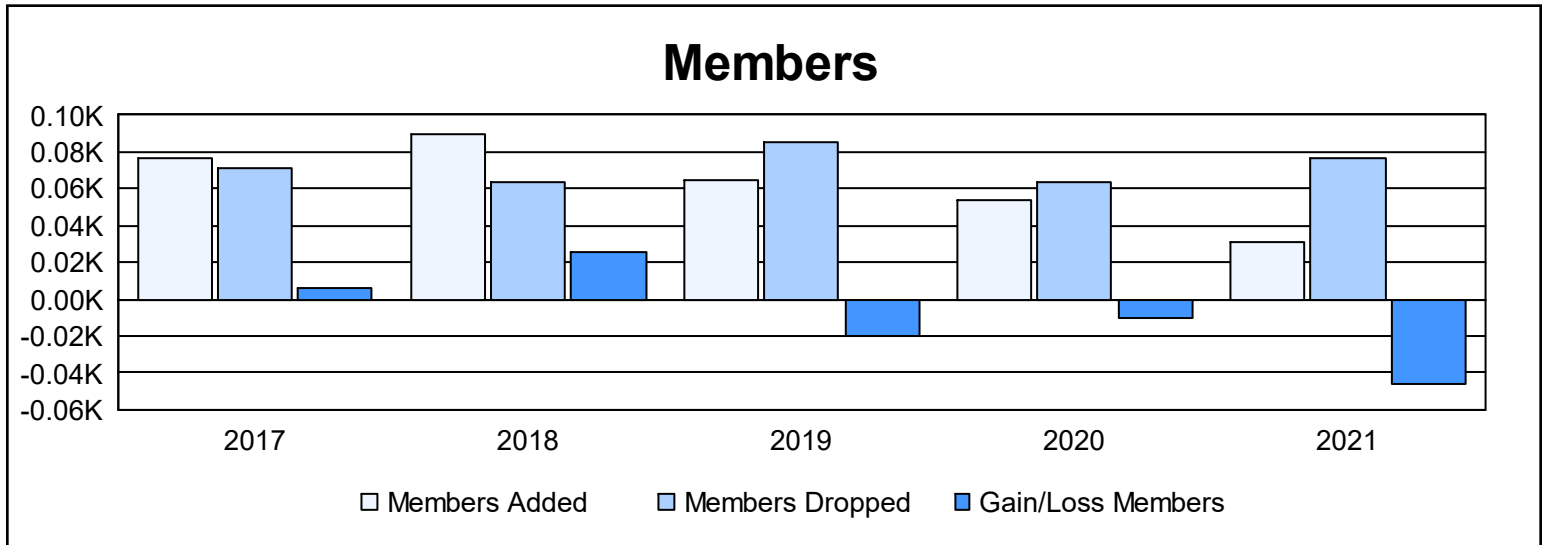

Year	New Clubs	Dropped Clubs	Gain/ Loss Clubs	New Members	Charter Members	Reinstate Members	Transfer Members	Total Member Added	Total Members Dropped	Gain/ Loss Members
2016-2017	0	0	0	70	1	5	1	77	71	6
2017-2018	0	0	0	88	0	1	1	90	64	26
2018-2019	0	0	0	60	1	2	2	65	85	-20
2019-2020	0	0	0	52	0	2	0	54	64	-10
2020-2021	0	0	0	27	0	3	1	31	77	-46
Average	0	0	0	59	0	3	1	63	72	-9

Membership Composition June 2021 Cumulative

Gender Composition June 2021 Cumulative